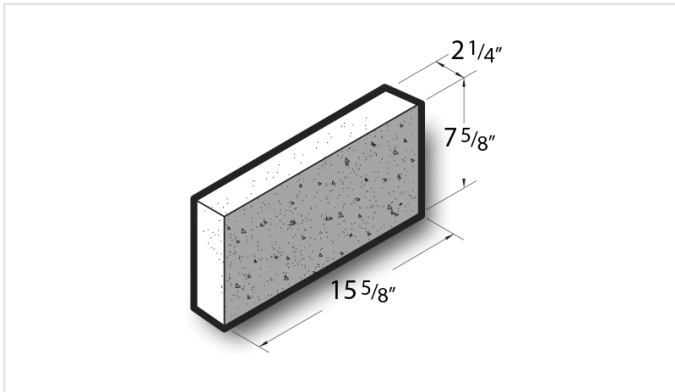

2 1/4x8x16 Polished Face Cap Block

Product No: 365020000

2 1/4x8x16 Polished Face Cap Block are architectural CMU that are ground on their faces to expose the aggregate and create a distinctive finish that adds a dynamic look to wall designs. [Contact](#) your Best Block representative for special requests and additional options.