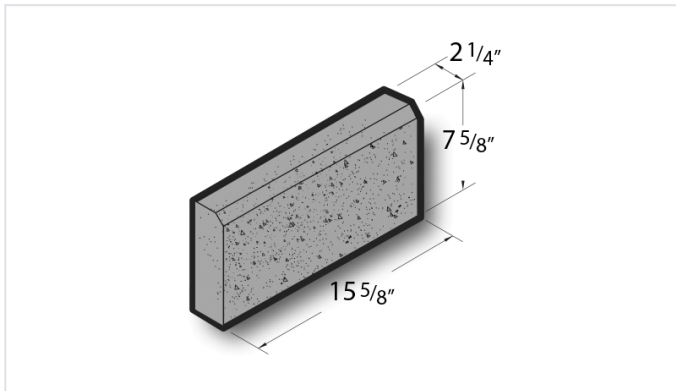

2 1/4x8x16 Polished Face Top & End Corner Chamfer Block

Product No: 365450000

2 1/4x8x16 Polished Face Top & End Corner Chamfer Block are architectural CMU that are ground on their faces to expose the aggregate and create a distinctive finish that adds a dynamic look to wall designs. [Contact](#) your Best Block representative for special requests and additional options.