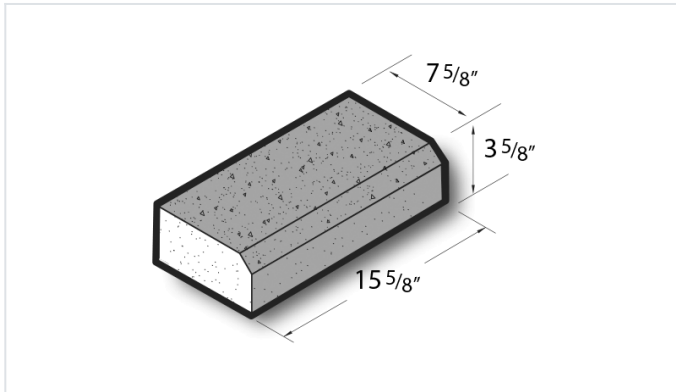

8x4x16 Polished Face & Top Solid Chamfer Block

Product No: 805304000

8x4x16 Polished Face & Top Solid Chamfer Block are architectural CMU that are ground on their faces to expose the aggregate and create a distinctive finish that adds a dynamic look to wall designs. [Contact](#) your Best Block representative for special requests and additional options.

Unit(s)

Product No.	805304000
Weight/Block:	30
Block/Pallet:	120
Pallet Weight:	3660

Available Colors

#5 Terra Cotta

#5 Terra Cotta

#5 Terra Cotta

#6 Grey Granite

#6 Grey Granite