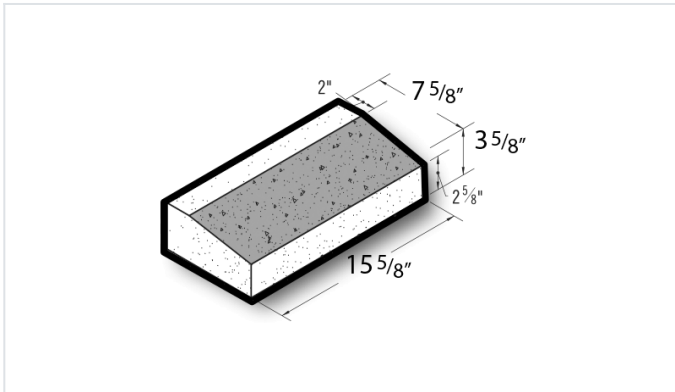

8x4x16 Polished Face Chamfer Sill Block

Product No: 801800000

8x4x16 Polished Face Chamfer Sill Block are architectural CMU that are ground on their faces to expose the aggregate and create a distinctive finish that adds a dynamic look to wall designs. [Contact](#) your Best Block representative for special requests and additional options.