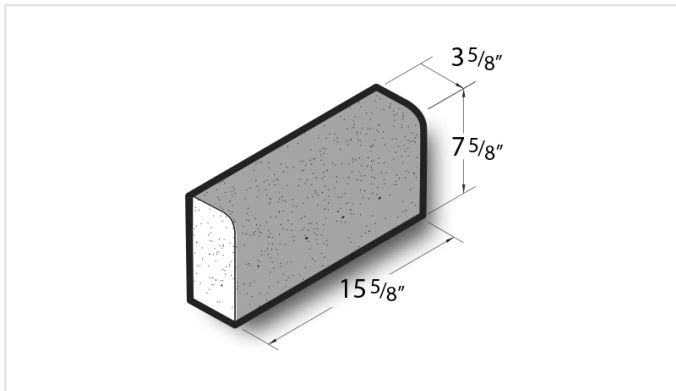

**4x8x16 Polished Face & Top Solid Single Bullnose Block**

**Product No: 405302000**

4x8x16 Polished Face & Top Solid Single Bullnose Block are architectural CMU that are ground on their faces to expose the aggregate and create a distinctive finish that adds a dynamic look to wall designs. [Contact](#) your Best Block representative for special requests and additional options.