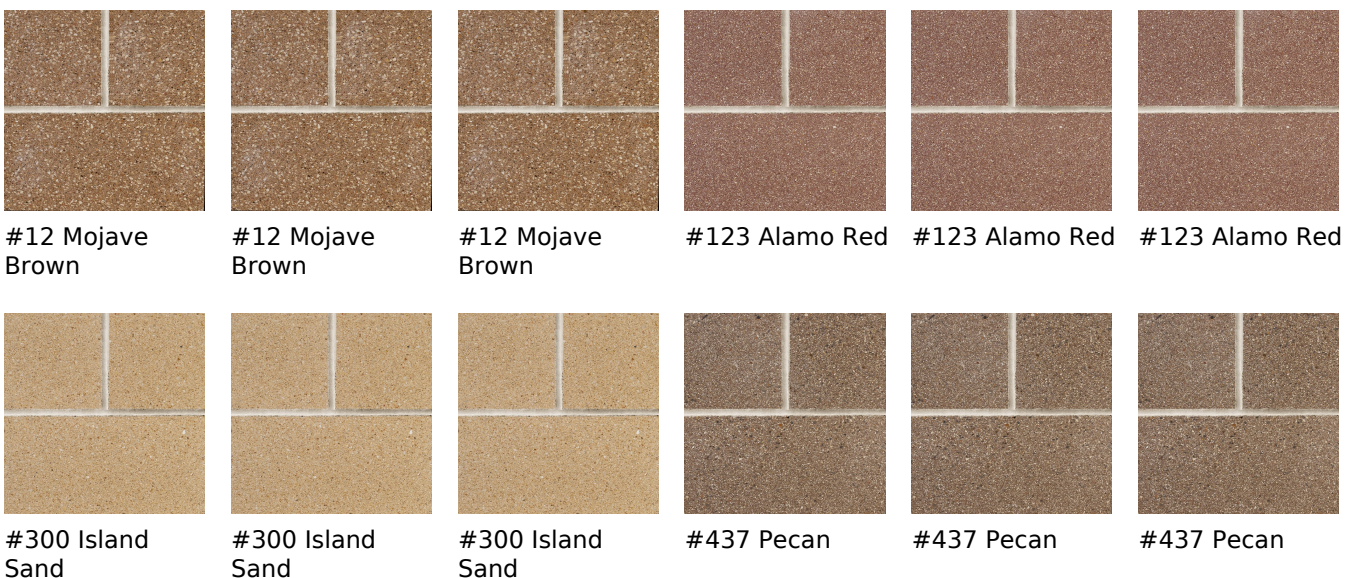

**4x8x16 Polished Face & Top Solid Single Bullnose Block**

**Product No: 405302000**

4x8x16 Polished Face & Top Solid Single Bullnose Block are architectural CMU that are ground on their faces to expose the aggregate and create a distinctive finish that adds a dynamic look to wall designs. [Contact](#) your Best Block representative for special requests and additional options.

**Unit(s)**

<b>Product No.</b>	405302000
<b>Weight/Block:</b>	33
<b>Block/Pallet:</b>	120
<b>Pallet Weight:</b>	4020

**Available Colors**

#5 Terra Cotta

#5 Terra Cotta

#5 Terra Cotta

#6 Grey Granite

#6 Grey Granite

Walgreen Brown

Walgreen Brown

Walgreen Brown

Walgreen Brown

Walgreen Brown

White Limestone

White Limestone

White Limestone

White Limestone

White Limestone

White Limestone

White Limestone

White Limestone

White Limestone

White Terrazzo

White Terrazzo