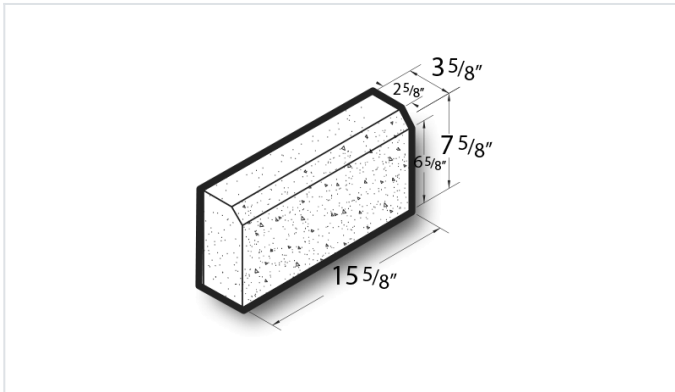

4x8x16 Polished Face Solid Chamfer Block

Product No: 405054000

4x8x16 Polished Face Solid Chamfer Block are architectural CMU that are ground on their faces to expose the aggregate and create a distinctive finish that adds a dynamic look to wall designs. [Contact](#) your Best Block representative for special requests and additional options.