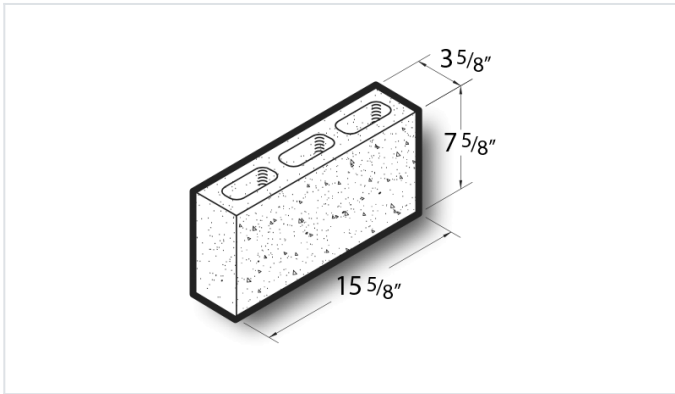

**4x8x16 Polished Face, 1 Face Block**

**Product No: 405000000**

4x8x16 Polished Face, 1 Face Block are architectural CMU that are ground on their faces to expose the aggregate and create a distinctive finish that adds a dynamic look to wall designs. [Contact](#) your Best Block representative for special requests and additional options.