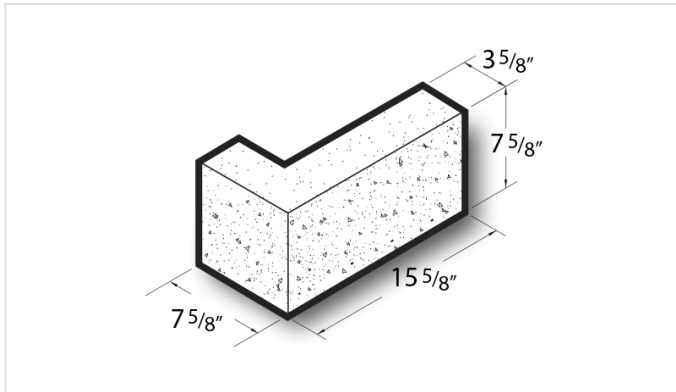

4x8x16 Polished Face, L Corner, 1 Face & 1 End Block Product No: 405222000

4x8x16 Polished Face, L Corner, 1 Face & 1 End Block are architectural CMU that are ground on their faces to expose the aggregate and create a distinctive finish that adds a dynamic look to wall designs. [Contact](#) your Best Block representative for special requests and additional options.