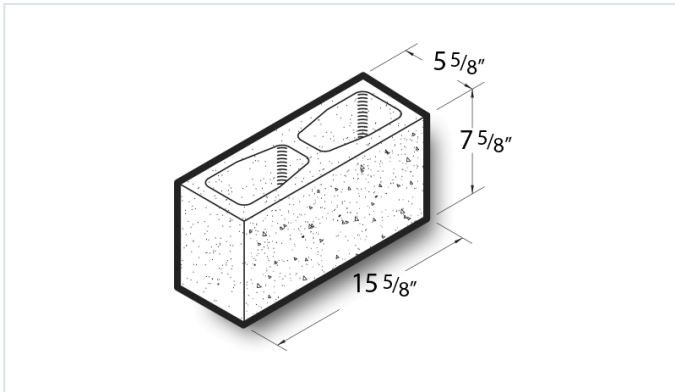

6x8x16 Polished Face Block

Product No: 605000000

6x8x16 Polished Face Block are architectural CMU that are ground on their faces to expose the aggregate and create a distinctive finish that adds a dynamic look to wall designs. [Contact](#) your Best Block representative for special requests and additional options.