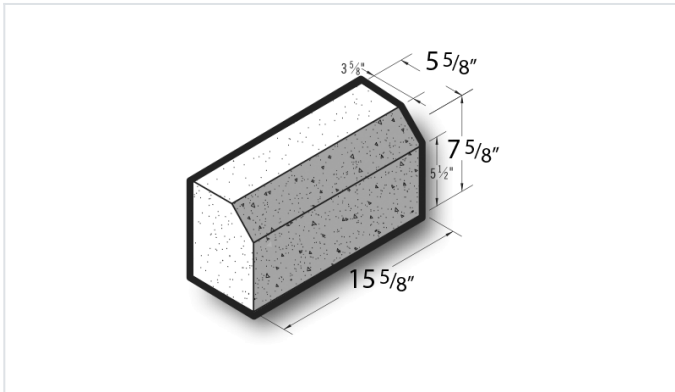

6x8x16 Polished Face Solid Chamfer Block

Product No: 605054000

6x8x16 Polished Face Solid Chamfer Block are architectural CMU that are ground on their faces to expose the aggregate and create a distinctive finish that adds a dynamic look to wall designs. [Contact](#) your Best Block representative for special requests and additional options.