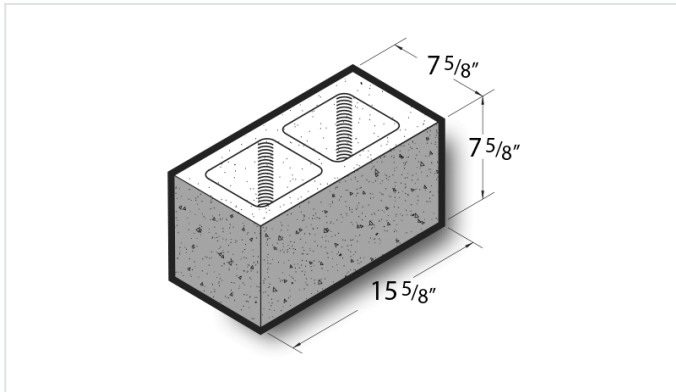

8x8x16 Polished Face & End Corner Block

Product No: 805200000

8x8x16 Polished Face & End Corner Block are architectural CMU that are ground on their faces to expose the aggregate and create a distinctive finish that adds a dynamic look to wall designs. [Contact](#) your Best Block representative for special requests and additional options.