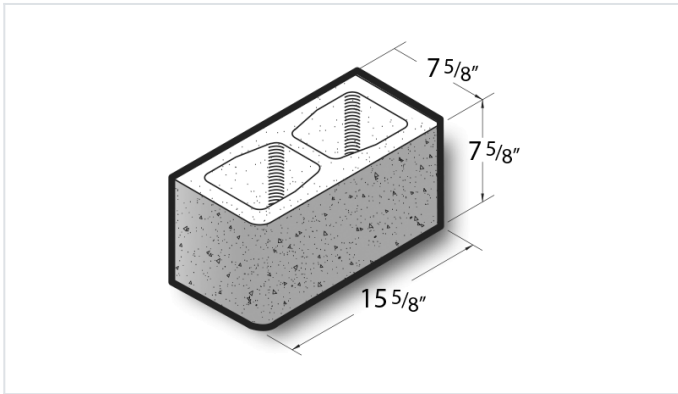

**8x8x16 Polished Face & End Single Bullnose Block** **Product No: 805202000**

8x8x16 Polished Face & End Single Bullnose Block are architectural CMU that are ground on their faces to expose the aggregate and create a distinctive finish that adds a dynamic look to wall designs. [Contact](#) your Best Block representative for special requests and additional options.