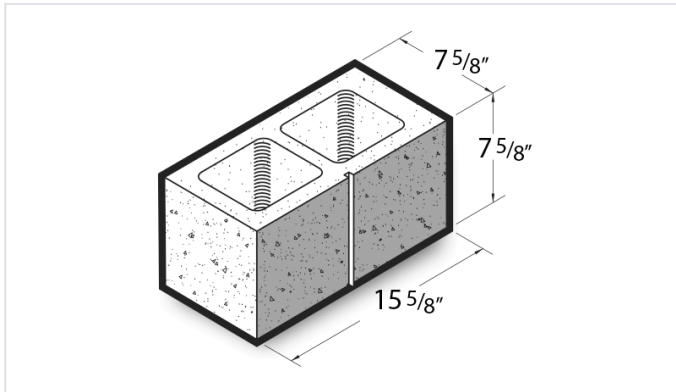

8x8x16 Polished Face 1 Score Block

Product No: 805003000NP

8x8x16 Polished Face 1 Score Block are architectural CMU that are ground on their faces to expose the aggregate and create a distinctive finish that adds a dynamic look to wall designs. [Contact](#) your Best Block representative for special requests and additional options.