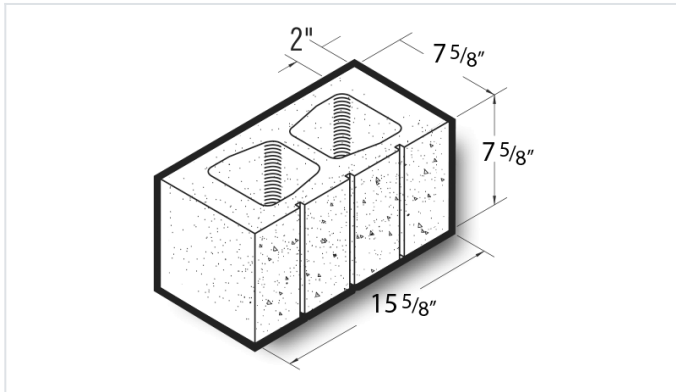

**8x8x16 Polished Face 3 Score Block**

**Product No: 805047000**

8x8x16 Polished Face 3 Score Block are architectural CMU that are ground on their faces to expose the aggregate and create a distinctive finish that adds a dynamic look to wall designs. [Contact](#) your Best Block representative for special requests and additional options.