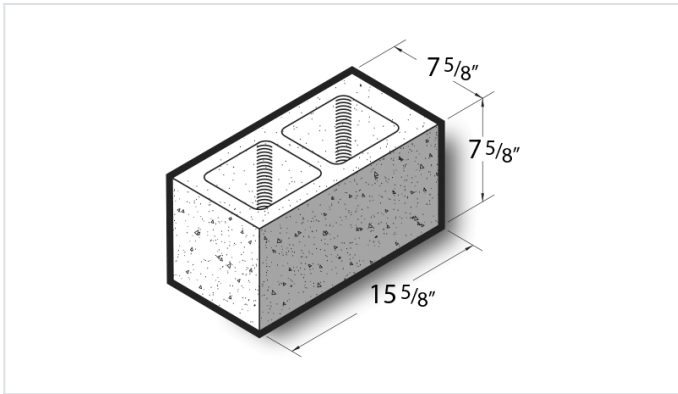

8x8x16 Polished Face Block **Product No: 805000000**

8x8x16 Polished Face Block are architectural CMU that are ground on their faces to expose the aggregate and create a distinctive finish that adds a dynamic look to wall designs. [Contact](#) your Best Block representative for special requests and additional options.