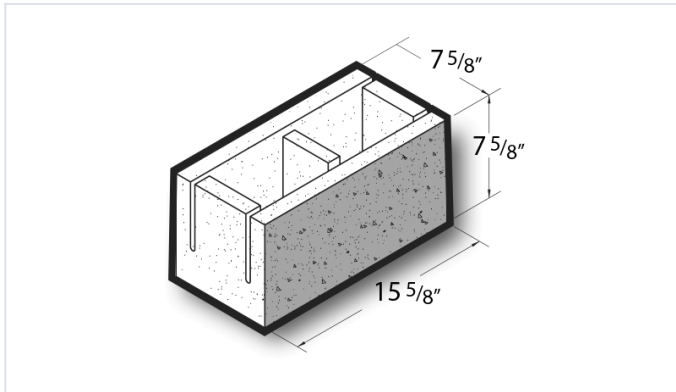

8x8x16 Polished Face Knockout Bond Beam

Product No: 805004000

8x8x16 Polished Face Knockout Bond Beam are architectural CMU that are ground on their faces to expose the aggregate and create a distinctive finish that adds a dynamic look to wall designs. [Contact](#) your Best Block representative for special requests and additional options.