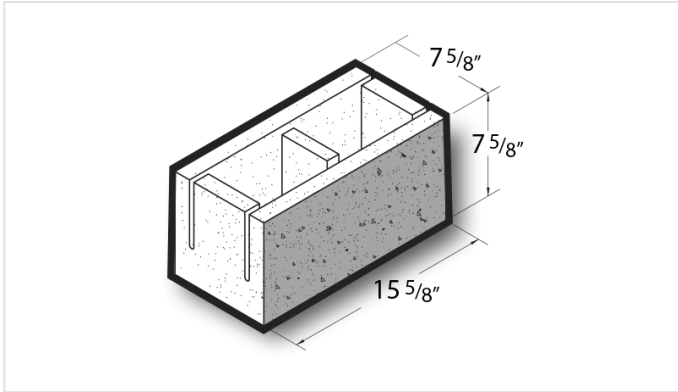

**8x8x16 Polished Face Knockout Bond Beam** **Product No: 805004000**

8x8x16 Polished Face Knockout Bond Beam are architectural CMU that are ground on their faces to expose the aggregate and create a distinctive finish that adds a dynamic look to wall designs. [Contact](#) your Best Block representative for special requests and additional options.