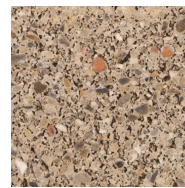

4x8x16 Ground Face, 1 Face Block

Product No: 405000000

4x8x16 Ground Face, 1 Face Block are architectural CMU that are ground on their faces to expose the aggregate and create a distinctive finish that adds a dynamic look to wall designs. [Contact](#) your Best Block representative for special requests and additional options.

Cocoa

Cream

Georgetown White

Gun Barrel

Island Sand

Limestone Buff

Midnight

Palomino

Paprika

Pecan

Pewter Terrazzo

Salt And Pepper

Sandstone

Smoke

Terra Cotta 04

Terra Cotta 05

Terrazzo

Walnut Brown

Wetstone

White Limestone

(If Product has assigned colors)

Color swatches are representative only. For best accuracy, complete a samples form here, or contact your local Best Block associate.