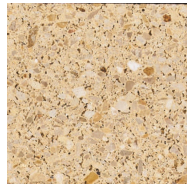

4x8x16 Ground Face, 1 Face Block

Product No: 405000000

4x8x16 Ground Face, 1 Face Block are architectural CMU that are ground on their faces to expose the aggregate and create a distinctive finish that adds a dynamic look to wall designs. [Contact](#) your Best Block representative for special requests and additional options.

Unit(s)

Product No: 405000000
Weight/Block: 24
Block/Pallet: 144
Pallet Weight: 3516

Notes

(If Product has assigned colors)
 *Weights are approximate and do not include shipping pallet.

Available Colors

Charcoal

Cocoa

Cream

Georgetown White

Gun Barrel

Island Sand

Limestone Buff

Midnight

Palomino

Terrazzo

Walnut Brown

Wetstone

White Limestone

(If Product has assigned colors)

Color swatches are representative only. For best accuracy, complete a samples form here, or contact your local Best Block associate.